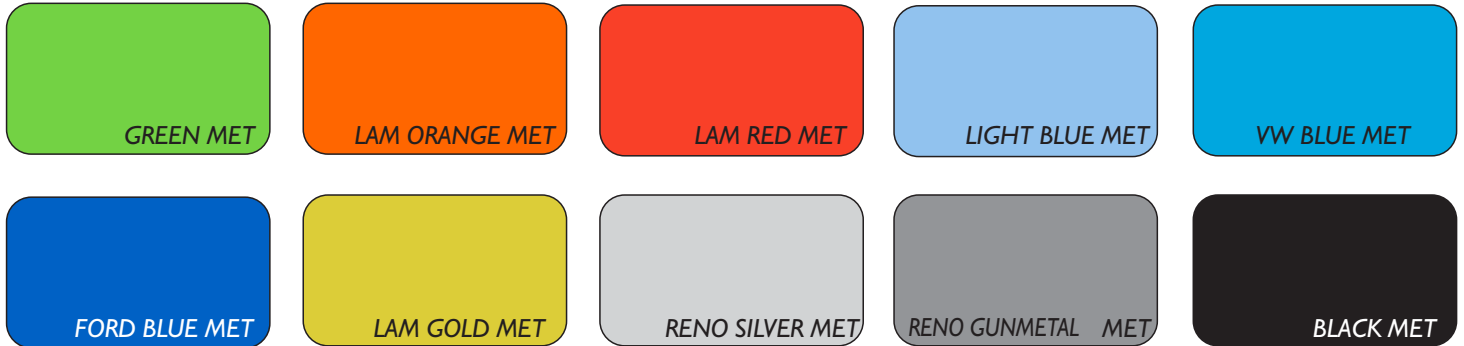

HI VIS Tip Colour Range

Compulsory 100mm minimum on nose and tail for SLSA Competition Approval

SOLID COLOUR RANGE

PLEASE BEWARE PRINTED COLOUR SWATCHES MAY VARY TO THE TRUE COLOUR

METALLIC COLOUR RANGE

PRICING FOR METALLIC COLOURS MAY OCCUR EXTRA COSTS

PASTEL COLOUR RANGE

PLEASE BEWARE PRINTED COLOUR SWATCHES MAY VARY TO THE TRUE COLOUR